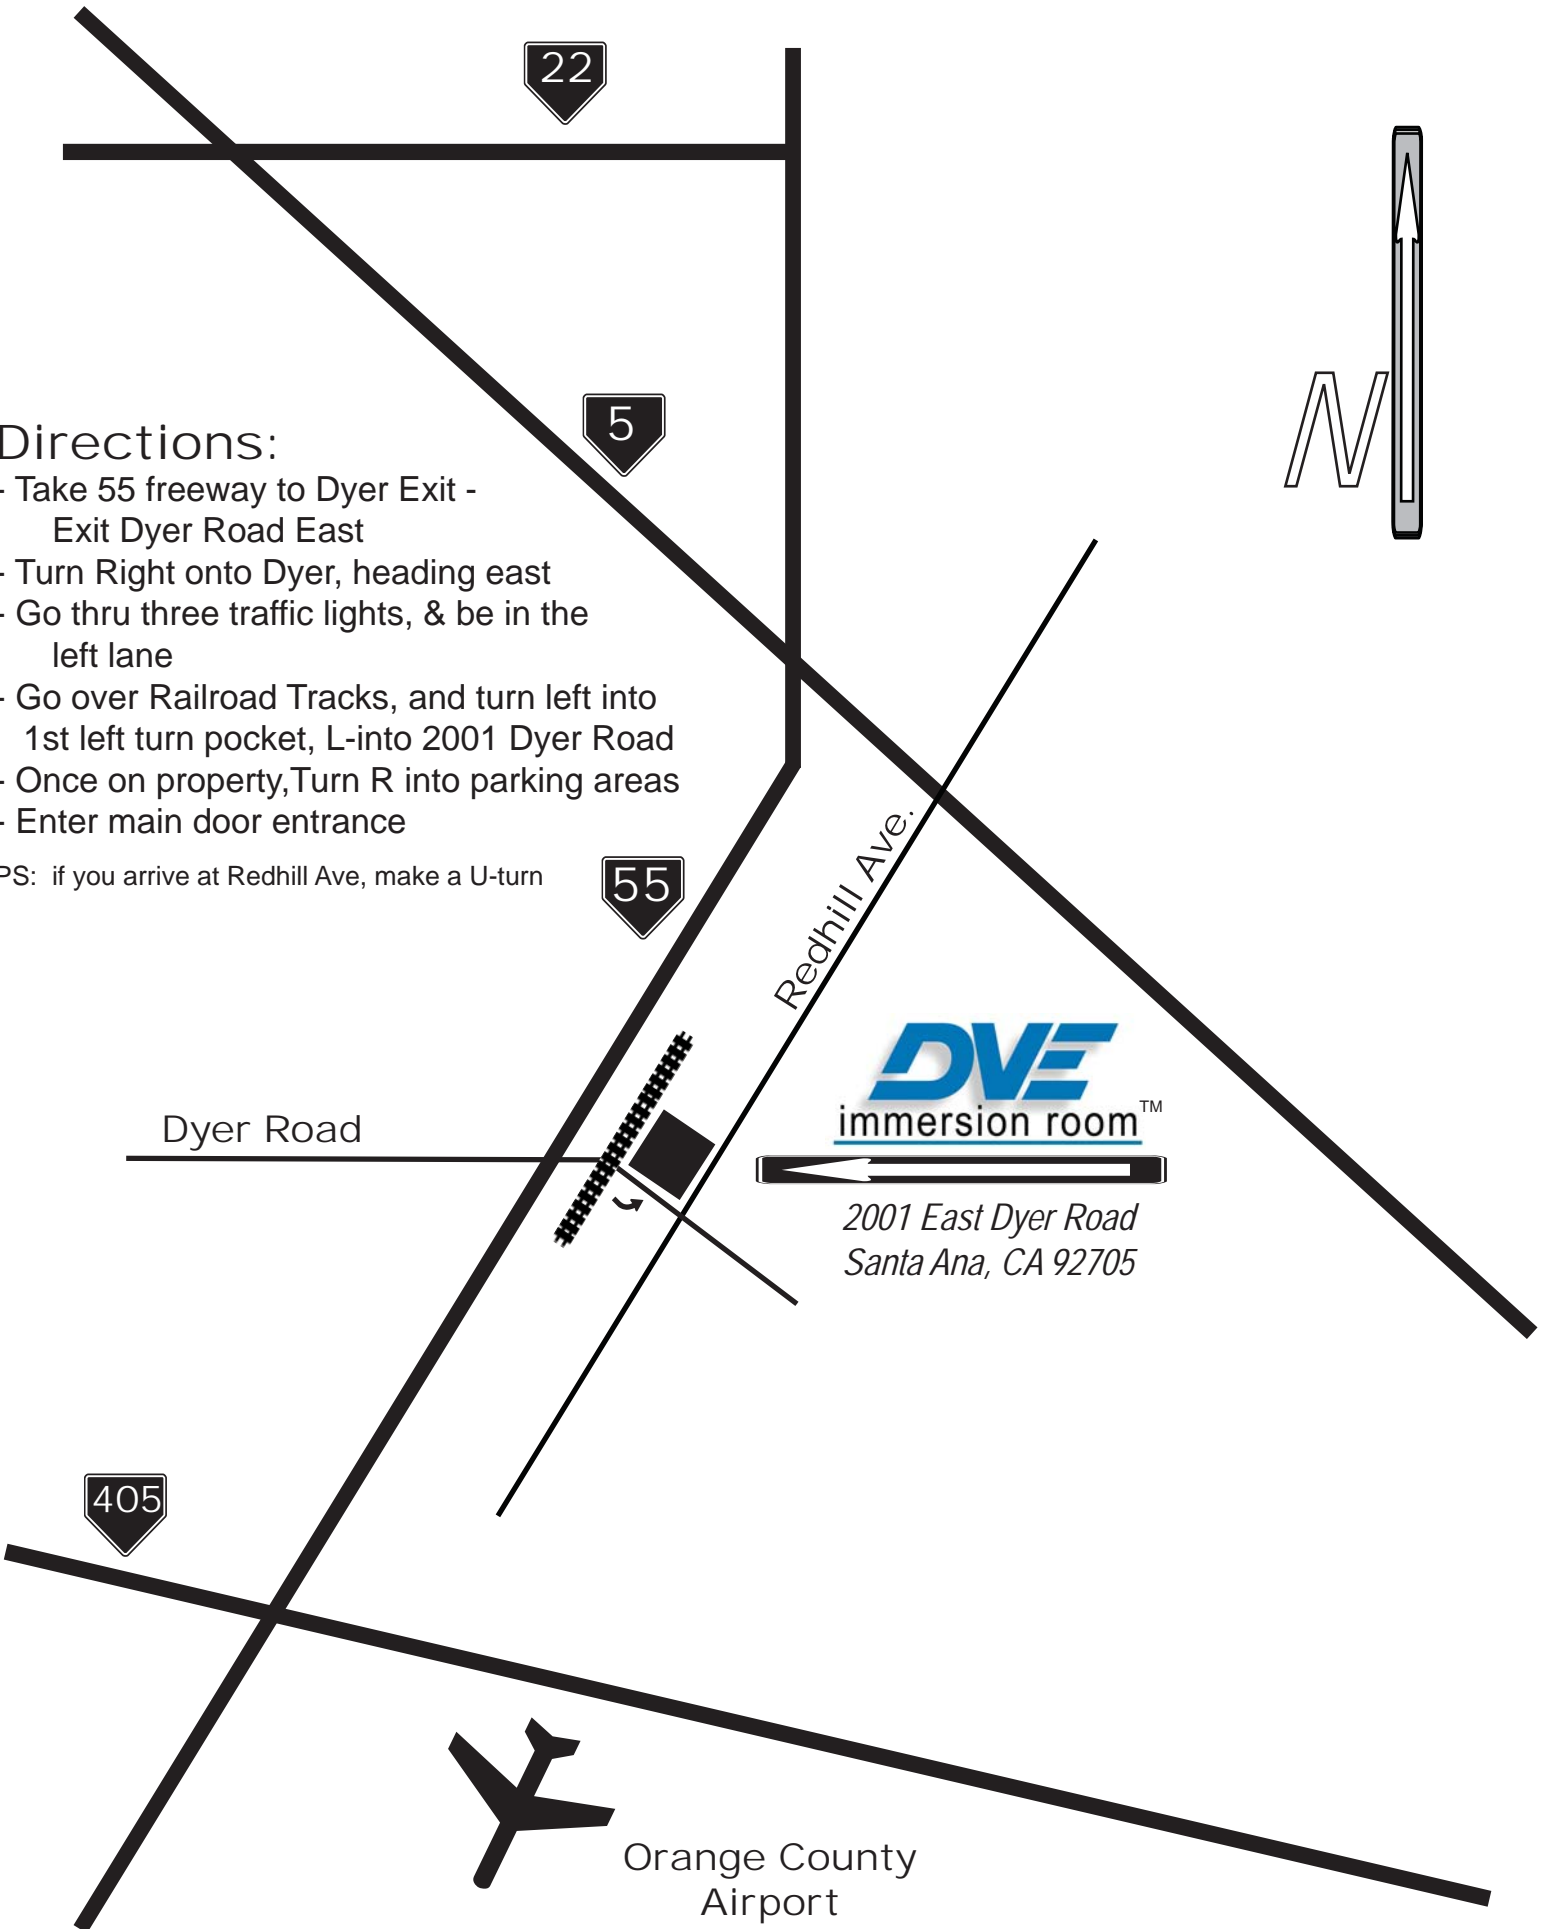

Directions:

- Take 55 freeway to Dyer Exit -
Exit Dyer Road East
- Turn Right onto Dyer, heading east
- Go thru three traffic lights, & be in the
left lane
- Go over Railroad Tracks, and turn left into
1st left turn pocket, L-into 2001 Dyer Road
- Once on property, Turn R into parking areas
- Enter main door entrance

PS: if you arrive at Redhill Ave, make a U-turn

DVE
immersion room™

2001 East Dyer Road
Santa Ana, CA 92705

Orange County
Airport